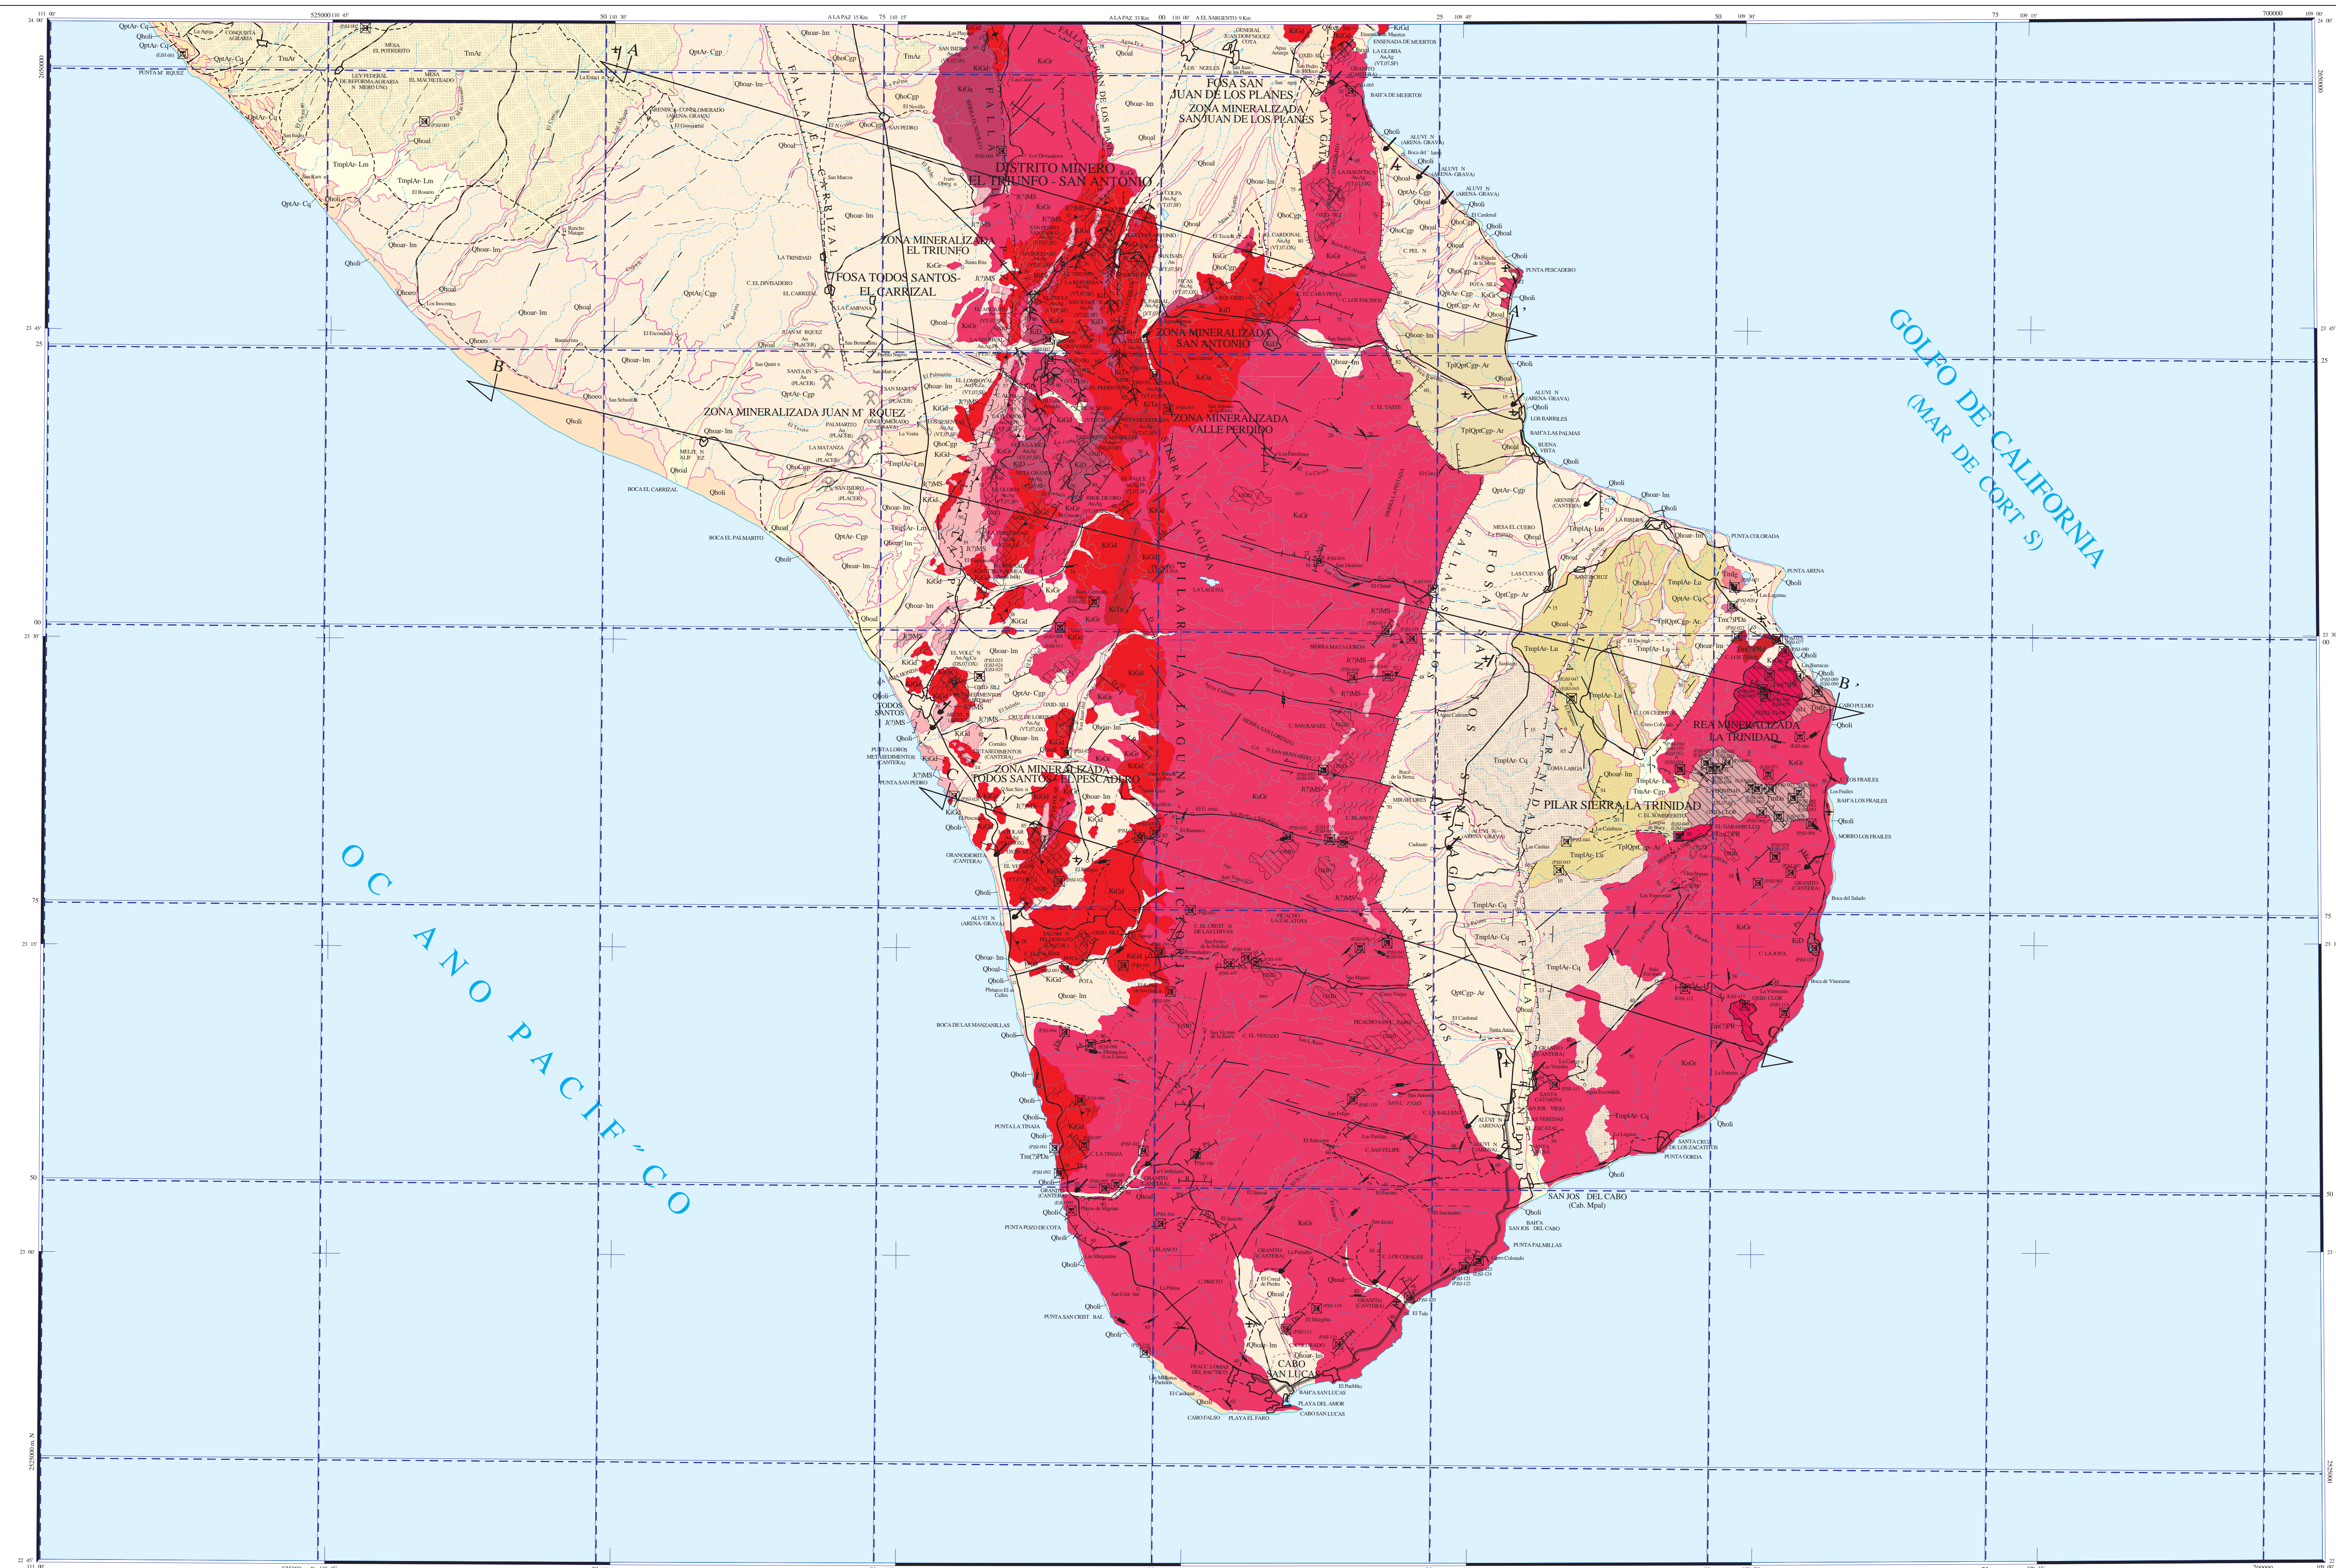

EXPLICACIÓN

SIMBOLOGÍA CATORNAL

Table with geological symbols and codes for Quaternary, Tertiary, and Jurassic periods.

JURÁSICO SUPERIOR

Table with symbols for igneous intrusions and structural elements.

ELEMENTOS ESTRUCTURALES

Table with symbols for structural elements like faults, folds, and joints.

ALTERACIONES

Table with symbols for various types of geological alterations.

COLUMNA GEOLÓGICA

RESUMEN

Summary text describing the geological context and objectives of the map.

SÍMBOLOS MINEROS

Table with symbols for mining operations and mineral deposits.

TIPOS DE PLANTAS

Table with symbols for different types of vegetation.

OTROS

Table with symbols for other features like water bodies and infrastructure.

DEPÓSITOS MINERALES

Table with symbols for various types of mineral deposits.

SÍMBOLOS TOPOGRÁFICOS

Table with symbols for topographic features like elevation and contour lines.

Technical details including scale (1:250,000), coordinates, and publication information.