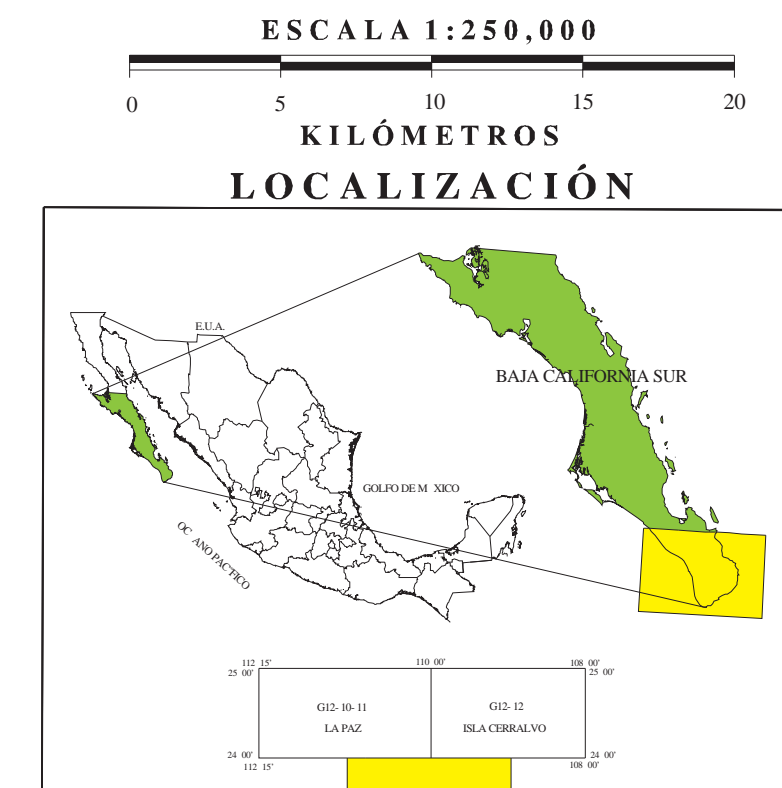

SÍMBOLOS MINEROS

Table with symbols for mining operations and mineral deposits.

TIPOS DE PLANTAS

Table with symbols for different types of vegetation.

OTROS

Table with symbols for other features like water bodies and infrastructure.

DEPÓSITOS MINERALES

Table with symbols for various types of mineral deposits.

SÍMBOLOS TOPOGRÁFICOS

Table with symbols for topographic features like elevation and contour lines.

Technical details including scale (1:250,000), coordinates, and publication information.